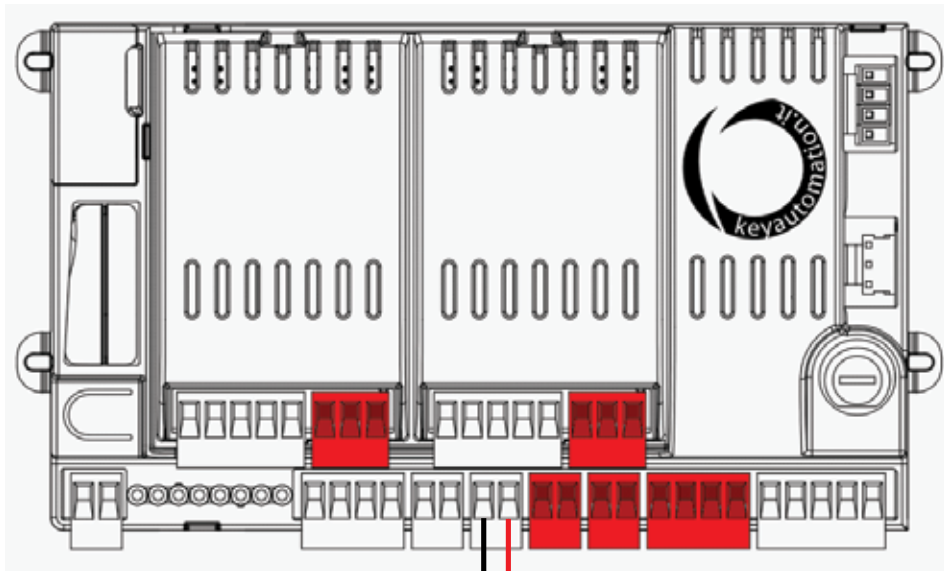

Magnetic Lock

wiring diagram
DC 24V

Downee SHORT / CUTS

KEY AUTOMATION CONTROL BOARD

Adaptor

CUT OFF OUTPUT CONNECTOR
AND STRIP WIRES.

POSITIVE CABLE IS MARKED
WITH GREY STRIPES

WARNING

CONNECTING THE POLARITY
WRONG WILL DAMAGE SURGE
SUPPRESSION UNIT AND ISN'T
COVERED IN WARRANTY.