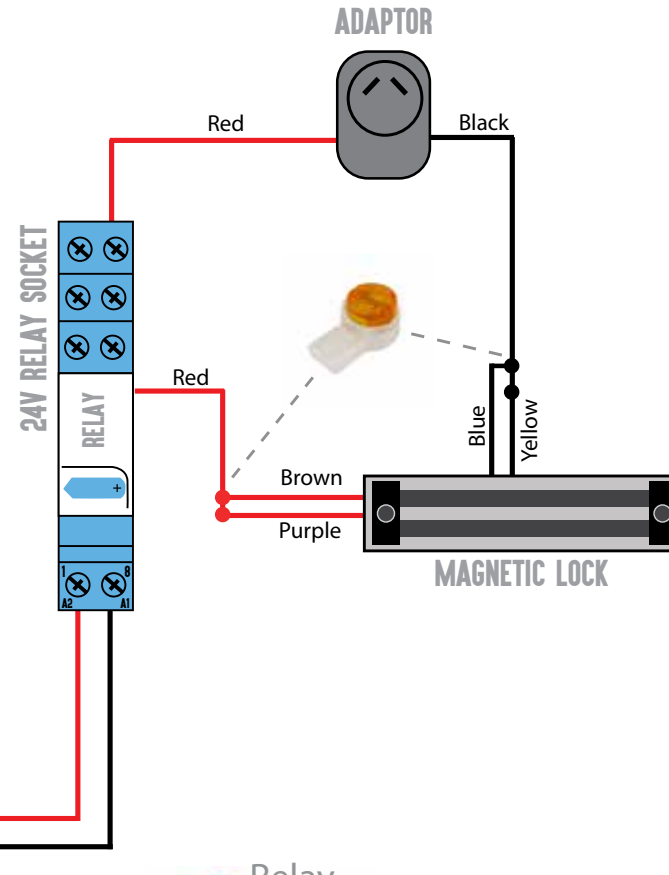

Magnetic Lock

wiring diagram
DC 24V

Downee SHORT / CUTS

KEY AUTOMATION CONTROL BOARD

Adaptor

CUT OFF OUTPUT CONNECTOR
AND STRIP WIRES.

POSITIVE CABLE IS MARKED
WITH GREY STRIPES

WARNING

CONNECTING THE POLARITY
WRONG WILL DAMAGE SURGE
SUPPRESSION UNIT AND ISN'T
COVERED IN WARRANTY.