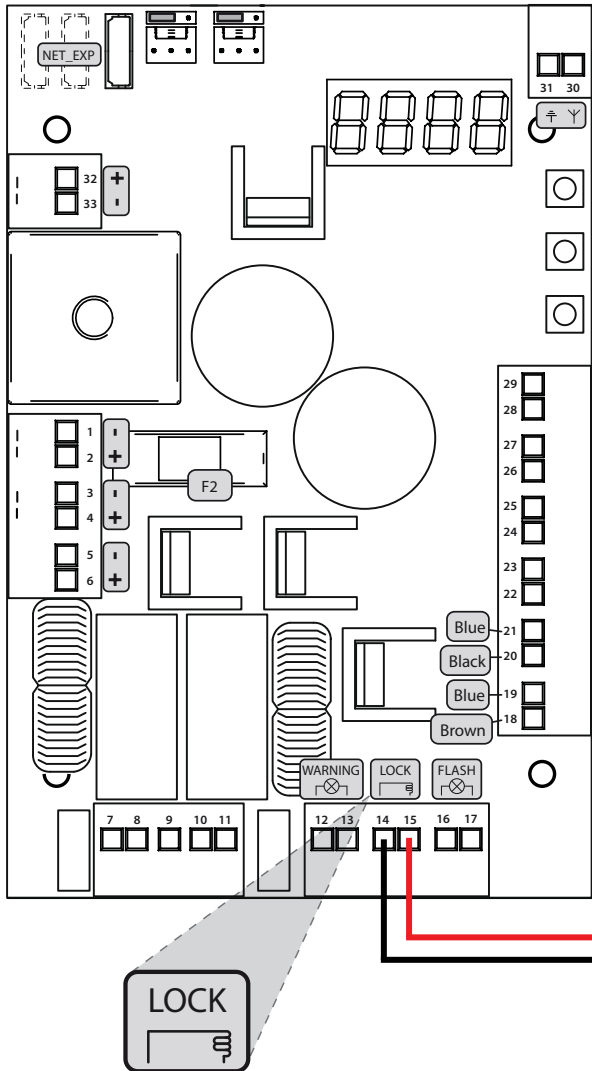

# Magnetic Lock

wiring diagram

**Downee**  
**SHORT / CUTS**

## DEA NET24 CONTROL BOARD

### Adaptor

CUT OFF OUTPUT CONNECTOR AND STRIP WIRES.

POSITIVE CABLE IS MARKED WITH GREY STRIPES

**WARNING**  
CONNECTING THE POLARITY WRONG WILL DAMAGE SURGE SUPPRESSION UNIT AND ISN'T COVERED IN WARRANTY.