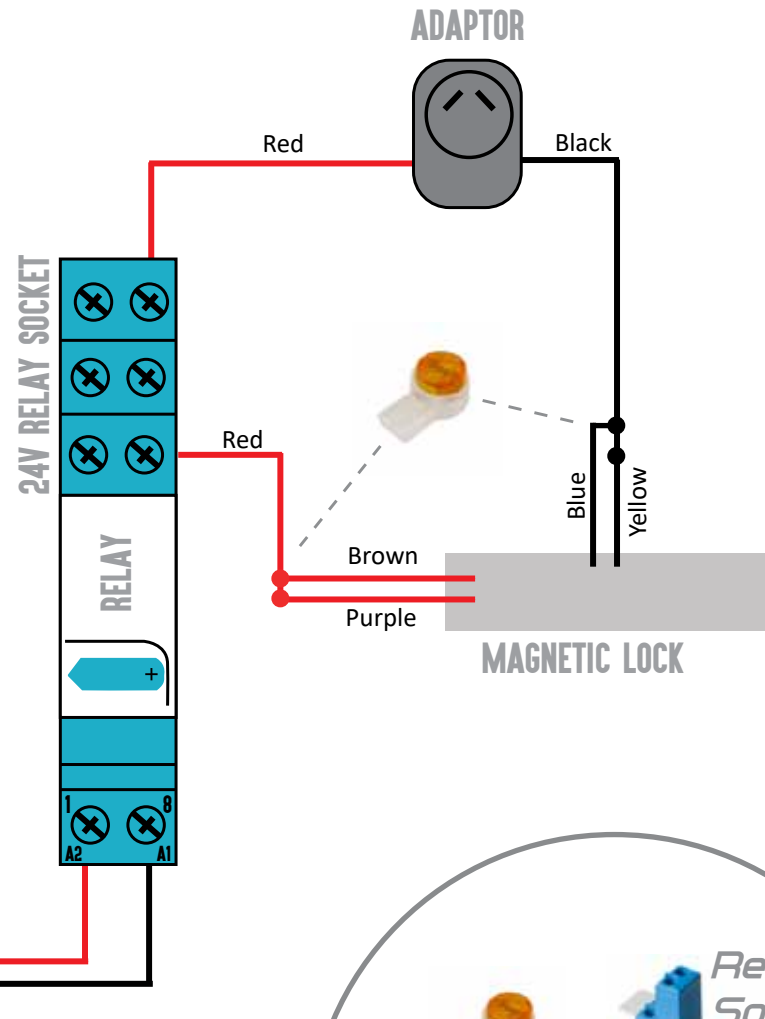

# Magnetic Lock

wiring diagram

**Downee**  
**SHORT / CUTS**

## DEA NET24 CONTROL BOARD

### Adaptor

CUT OFF OUTPUT CONNECTOR AND STRIP WIRES.

POSITIVE CABLE IS MARKED WITH GREY STRIPES

**WARNING**  
CONNECTING THE POLARITY WRONG WILL DAMAGE SURGE SUPPRESSION UNIT AND ISN'T COVERED IN WARRANTY.